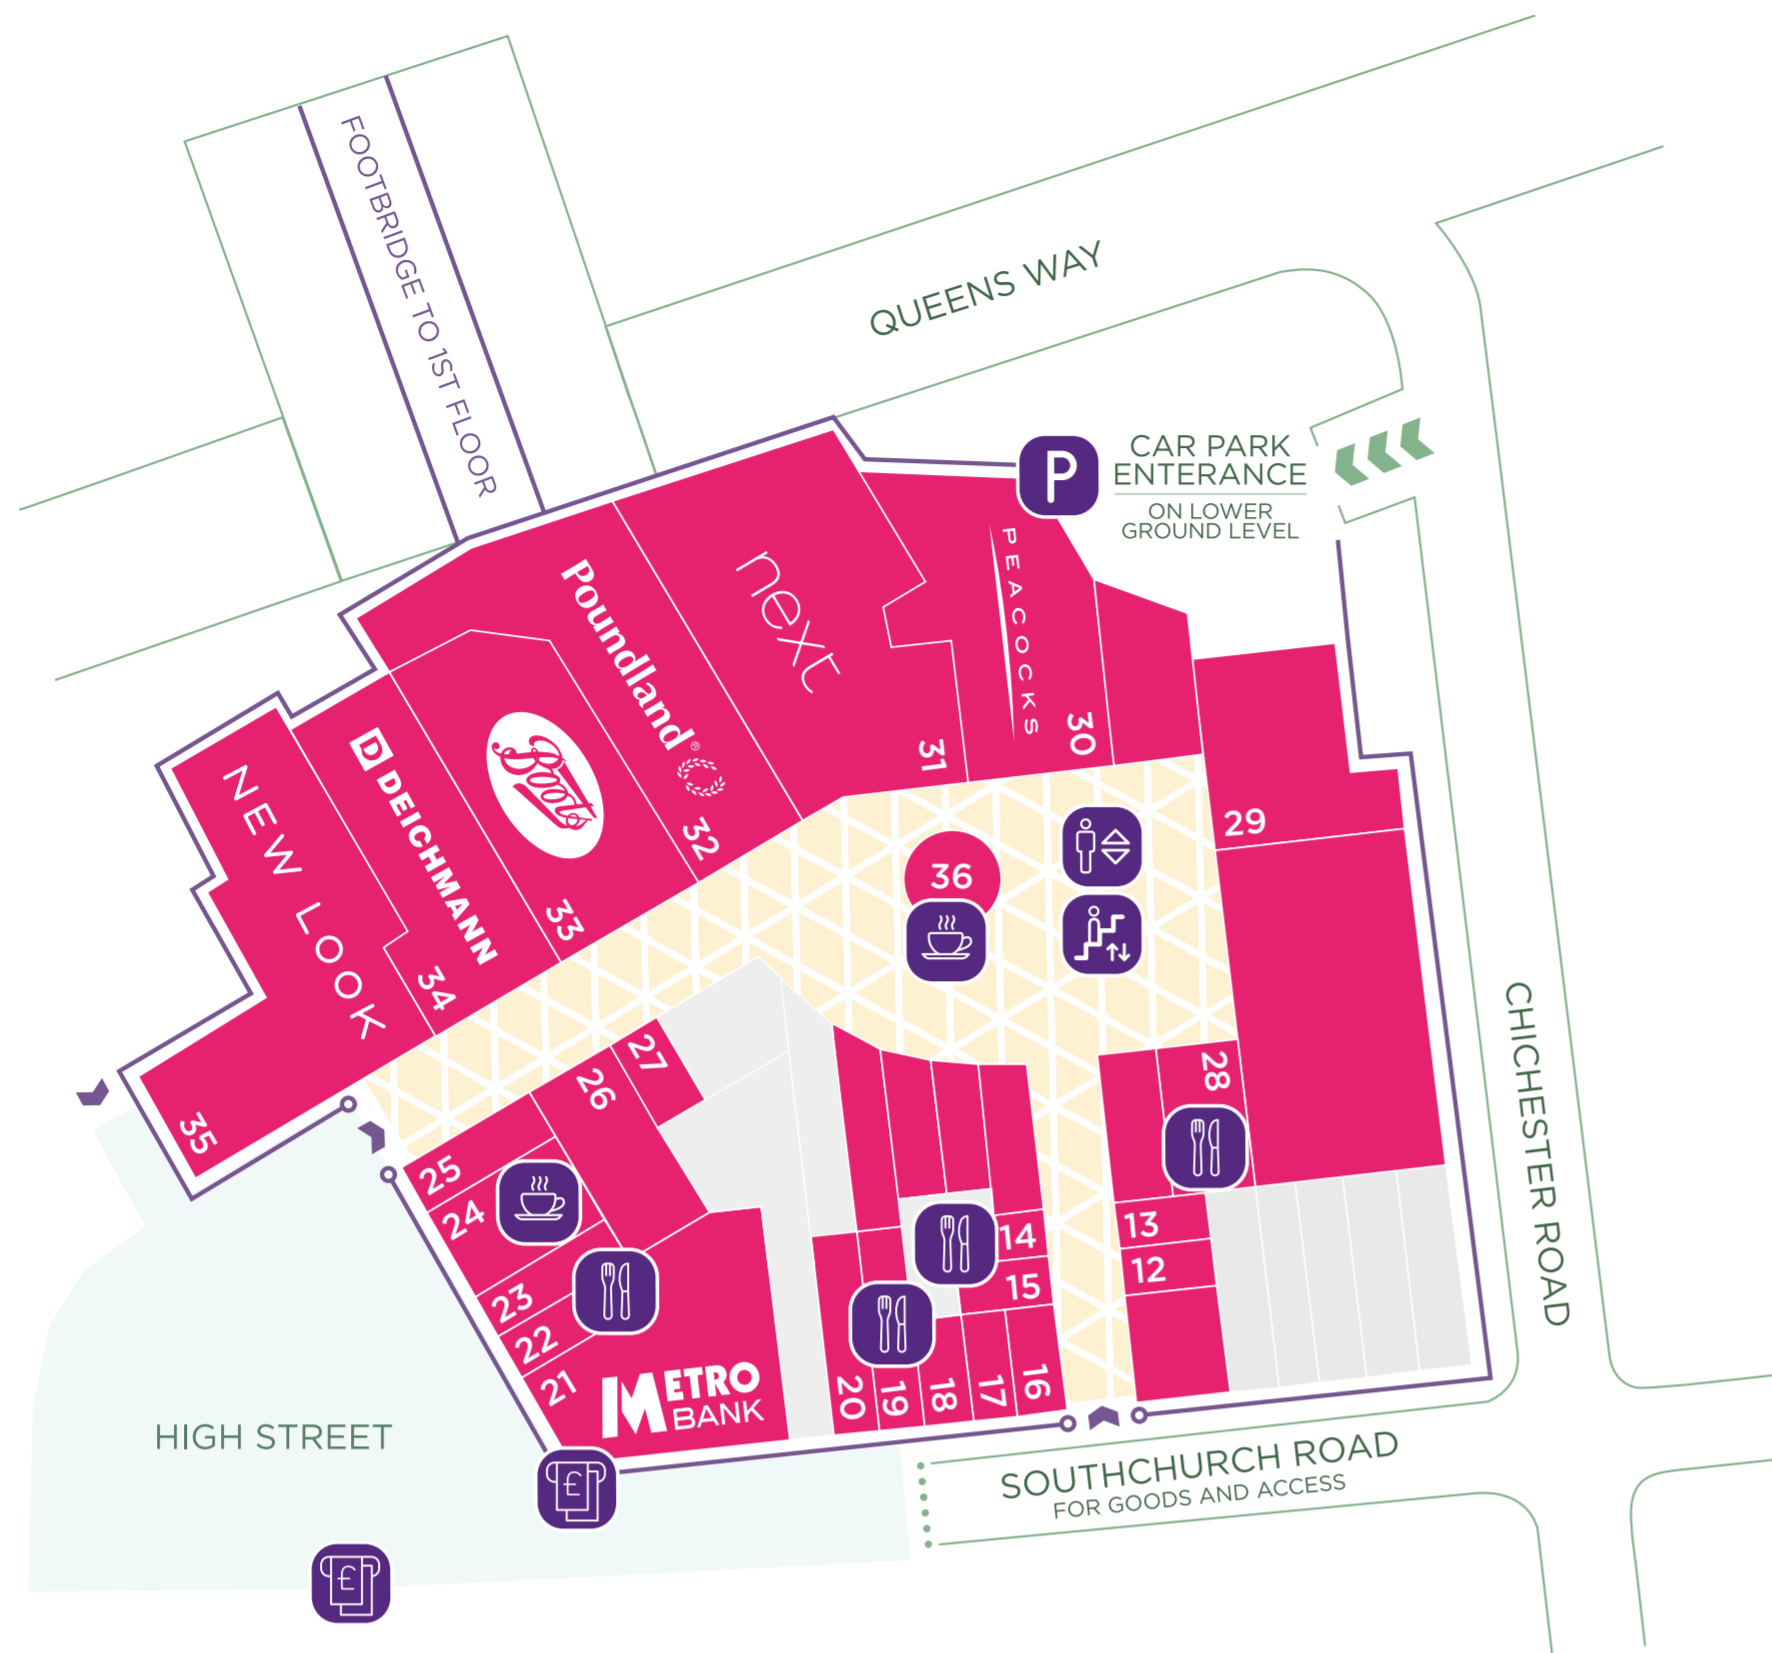

GROUND FLOOR

FIRST FLOOR

LOWER GROUND FLOOR

STORE LIST

FASHION			
Deichmann	34	JEWELLERY & ACCESSORIES	
New Look	35	H.Samuel	25
Next	31	Keisha's Accessories	46
Peacocks	30	Mixtures	13
		My Beautiful Nails	37
		Warren James	23
FITNESS		SERVICES	
BrazilArte	48	Metro Bank	21
Indirock	49	Pauls Studio	15
Welcome Gym	39	Travel Smart	47
Zara's Aerial Arts Centre	45		
FOOD & DRINK		OTHER	
Café Espresso	36	Big News Five	5
Cookies and Cones	19	Bossmann's Essentials	4
Just Deserts	14	Buzz Box	40
Saras Burgers	3	Cultural Assembly	11
Southend Cards & Stationery	43	Friends & Places Together	50
Starbucks	24	Lifestyle and Mobility	29
Subway	10	Mossy's Shoe Repair	6
Tang's Buffet	22	Oxfam	8
The Corner Café	7	Poundland	32
Victoria Café	52	Snappy Snaps	16
Wimpy	28	South Essex Community Hub	51
		Teddy Station	44
HEALTH & BEAUTY		Victoria News & Card	20
Boots	33	Warhammer	9
Cut U Up	18	Welcome to the UK	41
Head Hunters	2	Wilko	1
Lashious	27	X-Isle	12
NHS Blood Testing	26		
Nineteen	17		

KEY

Parking	Lift	Restaurant
Toilets	Escalators	Cash Machine
Disabled Toilets	Café	Entrances